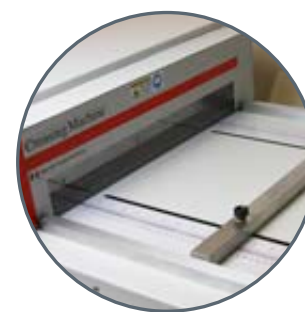

You can produce photobook blocks up to **20" x 20" / 50 x 50 cm** and up to **65** high quality photo print pages.

Your benefits:

The **ANTE** machine guarantees a high quality and long lasting binding of all the pages of the photobook, allowing easy browsing through the Lay-Flat pages.

- Only air pressure needed
- Binding process does not affect color or quality of the prints
- Worldwide availability of the machines and consumables

Accessoires

-  Gauzed paper
-  Glue to bind
-  Chapter
-  Imit-Line

Step by step

The **ANTE creasing device**, allows precise creasing and the crease has a special "U" shape.

With the aligner unit, the creased pages and mirror sheets are combined through the special **cardboard glue sheets**.